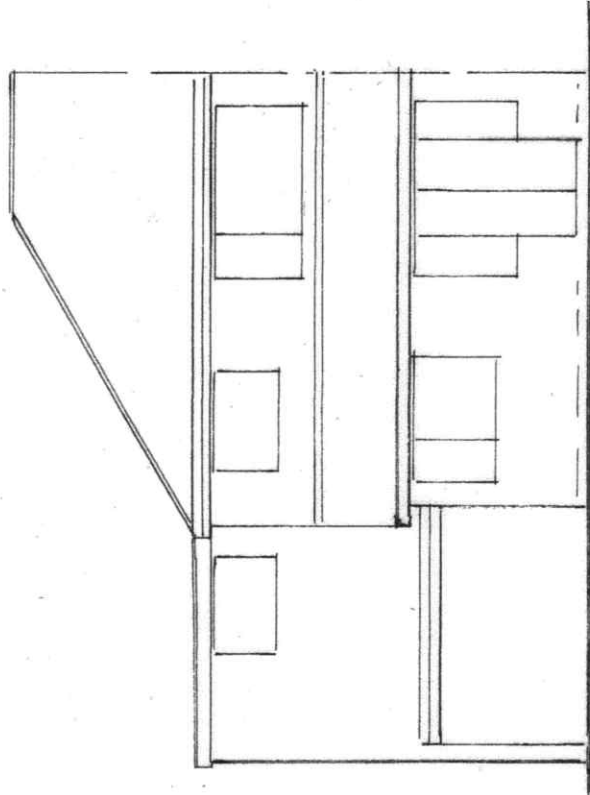

**FRONT ELEVATION**  
(EXISTING)

**SIDE ELEVATION**  
(EXISTING)

**REAR ELEVATION**  
(EXISTING)

**SIDE ELEVATION**  
(EXISTING)

<b>BUILDING DESIGN SERVICES</b> M. FAROOQ 418 Bury Road Rochdale OL11 5EU. Tel: 01706 712231 Mob: 07967605763	
<b>PROPOSED SINGLE STOREY REAR AND FIRST FLOOR SIDE EXTENSION AT 14 BERKELEY DRIVE ROCHDALE OL16 4UF</b>	
for: <b>Mr KALIM MUKHTAR</b> Elevation	Scale 1:100 2366/2