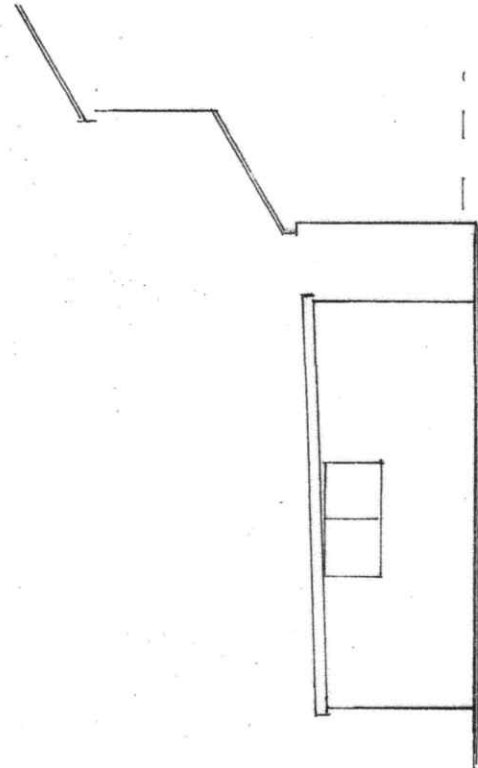

**FRONT ELEVATION**  
(EXISTING)

**SIDE ELEVATION**  
(EXISTING)

**REAR ELEVATION**  
(EXISTING)

**SIDE ELEVATION**  
(EXISTING)

<b>BUILDING DESIGN SERVICES</b> M. FAROOQ 418 Bury Road Rochdale OL11 5EU. Tel: 01706 712231 Mob: 07967605763	
<b>PROPOSED SINGLE STOREY REAR AND FIRST FLOOR SIDE EXTENSION AT 14 BERKELEY DRIVE ROCHDALE OL16 4UF</b>	
for: <b>Mr KALIM MUKHTAR</b> Elevation	Scale 1:100 2366/2